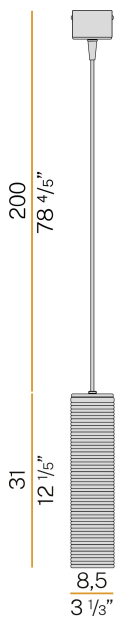

Technical drawing